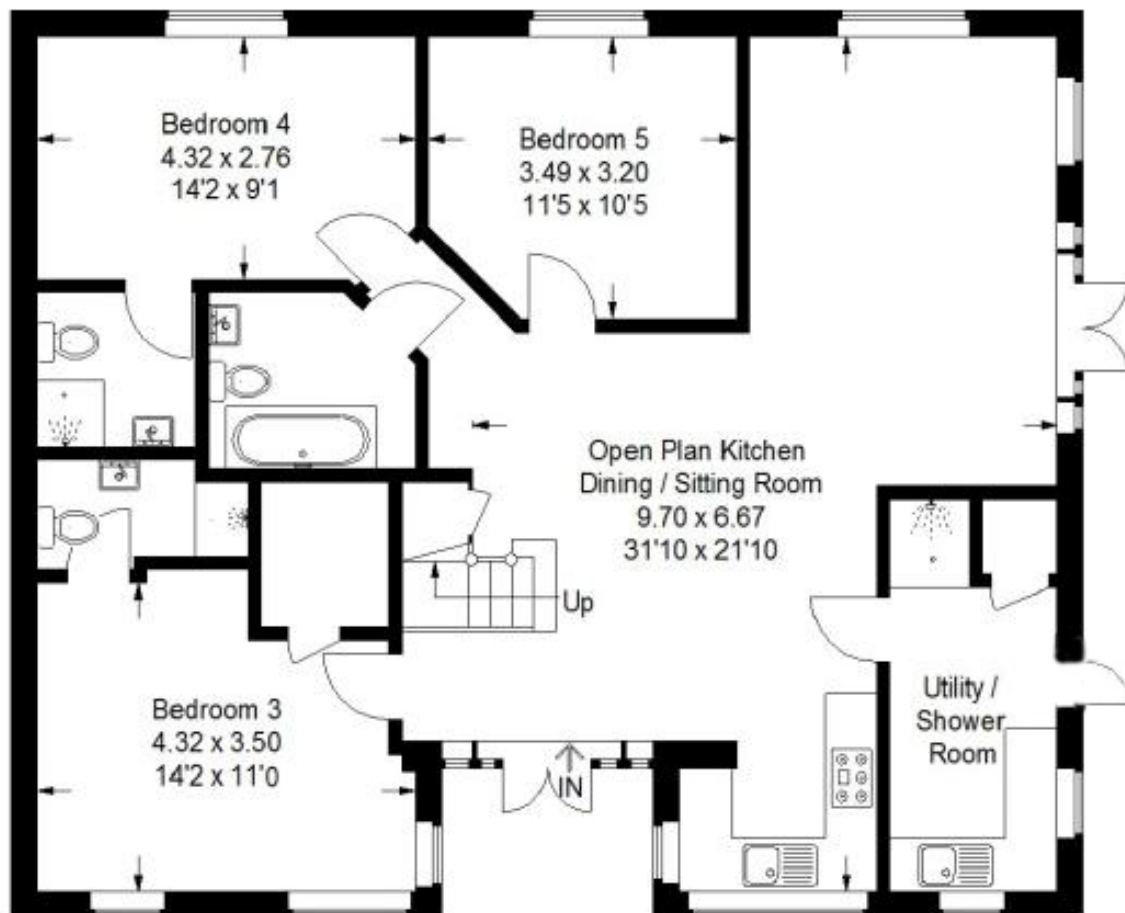

Approximate Gross Internal Area
191.9 sq m / 2066 sq ft

First Floor

Ground Floor

Illustration for identification purposes only, measurements are approximate, not to scale.